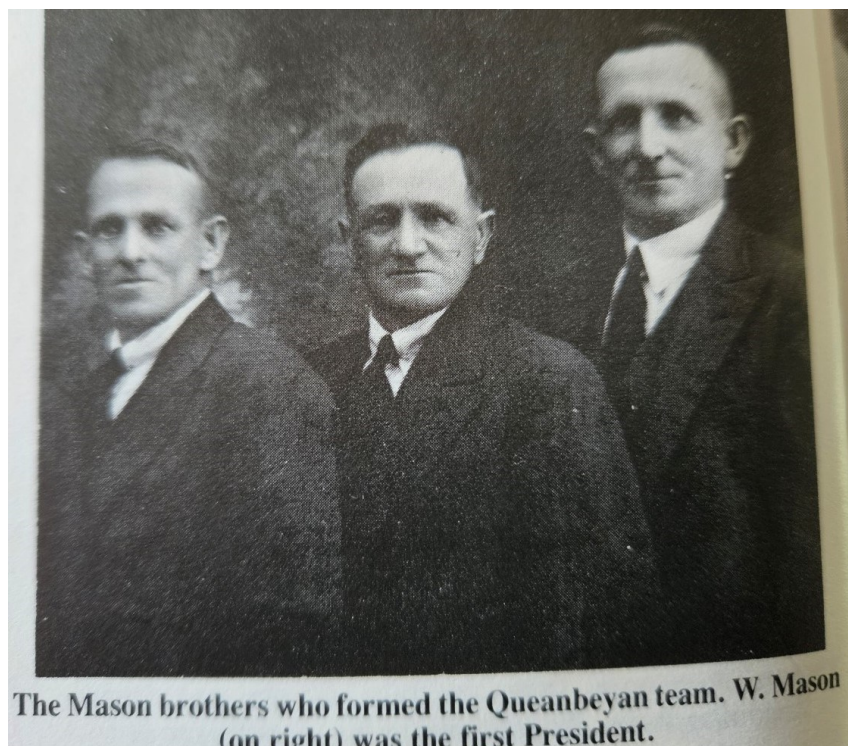

The first win for the newly formed club came against Blandfordia who they defeated by 1 point; 6-11(41) to 5-10(40). The account was now open, with the team going on to play in the finals. After winning the first semi-final by defeating ‘Federals’ the team unfortunately did not get to compete in the grand final. They were deemed to have lost the semi-final on protest after Wal Mason admitted he bought in players from Melbourne especially for the game.

It seems contributing back to the community was ingrained from the start and on June 8 1925, Queanbeyan combined with Acton to play a benefit AFL match against a combined Federals/Blandfordia team, at the showground. All proceeds went to the Flood Relief Fund established after the worst floods recorded in the town’s history.

The ‘Canberra Illustrated’ (a quarterly magazine produced in 1925) made special mention of the rapid improvement that the Queanbeyan AFL team had made over the season.

By the end of 1925 AFL had just begun in Queanbeyan, but it was certainly here to stay.

The Mason brothers who formed the Queanbeyan team. W. Mason (on right) was the first President.